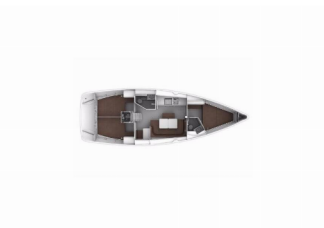

# BAVARIA CRUISER 41S

WindesEile (20) (2017)

Silver Sail Ltd • Kralja Zvonimira 14 • 21000 Split • Croatia

Phone: +385 99 2608 224

E-mail: info@silversail.hr

Web: www.silversail.hr

<b>Yacht Base</b>	Marina Kornati, Biograd, Croatia
<b>Yacht ID</b>	10045
<b>Yacht Brands</b>	Bavaria
<b>Yacht Name</b>	WindesEile (20)
<b>Production Year</b>	2017
<b>Length</b>	41 Ft
<b>Cabins</b>	3
<b>Berths</b>	6 + 2
<b>Persons</b>	8
<b>WC/Shower</b>	2

**COMFORT:** Bed linen, Cockpit cushions

**DECK:** Anchor line, Anchor swivel, Bathing platform, Bimini top, Black ball, Black conus, Boat hook, Bosun's chair (Safe seat) (boatswain's chair), Canister for water, Cockpit table, Cockpit/stern, outside shower, Dinghy, Dinghy (byboat) pump, Electric anchor windlass, Fenders, Gangway, Hawser, Impeller, V-belt, oilfilter, Jerry cans for diesel, Main anchor, Mooring ropes , Plastic bucket, Remote control for anchor winch with chain counter at helm, Removable cockpit table, Repair box for dinghy, Round/globular fender, Spare anchor (Reserve, Auxiliary anchor), Spotlight / Headlights, Sprayhood, Spring line, Teak cockpit, Water hose