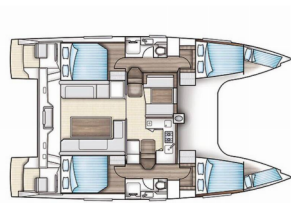

NAUTITECH 40 OPEN

Kalea (2015)

Silver Sail Ltd • Kralja Zvonimira 14 • 21000 Split • Croatia

Phone: +385 99 2608 224

E-mail: info@silversail.hr

Web: www.silversail.hr

Yacht Base	Murter, ACI Marina Jezera, Croatia
Yacht ID	10031
Yacht Brands	Nautitech
Yacht Name	Kalea
Production Year	2015
Length	39 Ft
Cabins	4 + 2
Berths	8 + 2
Persons	10
WC/Shower	2

COMFORT: Cockpit cushions

DECK: Anchor Jambo, Anchor line, Anchor swivel, Bathing platform, Bimini top, Black ball, Black conus, Boat hook, Bosun's chair (Safe seat)(boatswain's chair), Canister for water, Cockpit table with light, Cockpit/stern, outside shower, Davit, Dinghy, Dinghy (byboat) pump, Electric anchor windlass, Fenders, Gangway, Hawser, Impeller, V-belt, oilfilter, Jerry cans for diesel, Main anchor, Mooring ropes , Plastic bucket, Repair box for dinghy, Round/globular fender, Spare anchor (Reserve, Auxiliary anchor), Spotlight / Headlights, Spring line, Teak cockpit, Water hose