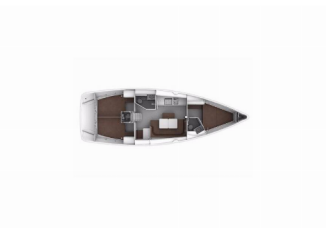

<b>Yacht Base</b>	Marina Tehnomont Veruda, Pula, Croatia
<b>Yacht ID</b>	10022
<b>Yacht Brands</b>	Bavaria
<b>Yacht Name</b>	Sonelinno
<b>Production Year</b>	2015
<b>Length</b>	41 Ft
<b>Cabins</b>	3
<b>Berths</b>	6 + 1
<b>Persons</b>	8
<b>WC/Shower</b>	2

**COMFORT:** Bed linen, Blankets, Cockpit cushions, Pillows

**DECK:** Anchor line, Anchor swivel, Bathing platform, Bimini top, Black ball, Black conus, Boat hook, Bosun's chair (Safe seat) (boatswain's chair), Canister for water, Cockpit table with light, Cockpit/stern, outside shower, Dinghy, Dinghy (byboat) pump, Electric anchor windlass, Fenders, Gangway, Hawser, Impeller, V-belt, oilfilter, Jerry cans for diesel, Main anchor, Mooring ropes, Plastic bucket, Repair box for dinghy, Round/globular fender, Spare anchor (Reserve, Auxiliary anchor), Spotlight / Headlights, Sprayhood, Spring line, Sun tent, Water hose