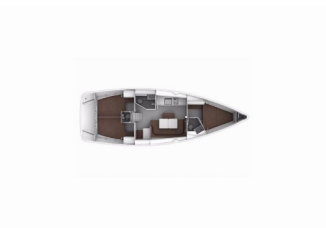

BAVARIA CRUISER 41

Sonelinno (2015)

Silver Sail Ltd • Kralja Zvonimira 14 • 21000 Split • Croatia

Phone: +385 99 2608 224

E-mail: info@silversail.hr

Web: www.silversail.hr

Yacht Base	Marina Tehnomont Veruda, Pula, Croatia
Yacht ID	10022
Yacht Brands	Bavaria
Yacht Name	Sonelinno
Production Year	2015
Length	41 Ft
Cabins	3
Berths	6 + 1
Persons	8
WC/Shower	2

COMFORT: Bed linen, Blankets, Cockpit cushions, Pillows

DECK: Anchor line, Anchor swivel, Bathing platform, Bimini top, Black ball, Black conus, Boat hook, Bosun's chair (Safe seat) (boatswain's chair), Canister for water, Cockpit table with light, Cockpit/stern, outside shower, Dinghy, Dinghy (byboat) pump, Electric anchor windlass, Fenders, Gangway, Hawser, Impeller, V-belt, oilfilter, Jerry cans for diesel, Main anchor, Mooring ropes, Plastic bucket, Repair box for dinghy, Round/globular fender, Spare anchor (Reserve, Auxiliary anchor), Spotlight / Headlights, Sprayhood, Spring line, Sun tent, Water hose