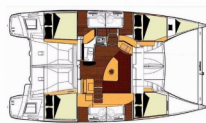

Silver Sail Ltd • Kralja Zvonimira 14 • 21000 Split • Croatia

Phone: +385 99 2608 224

E-mail: info@silversail.hr

Web: www.silversail.hr

Yacht Base	Vodice, Croatia
Yacht ID	10018
Yacht Brands	Fountaine Pajot
Yacht Name	Mahana
Production Year	2013
Length	39 Ft
Cabins	4 + 1
Berths	8 + 1 + 1
Persons	10
WC/Shower	4

COMFORT: Bed linen, Cockpit cushions

DECK: Anchor line, Anchor swivel, Bathing platform, Black ball, Black conus, Boat hook, Bosun's chair (Safe seat)(boatswain's chair), Canister for water, Cockpit table with light, Cockpit/stern, outside shower, Davit, Dinghy, Dinghy (byboat) pump, Electric anchor windlass, Fenders, Gangway, Impeller, V-belt, oilfilter, Jerry cans for diesel, Main anchor, Mooring ropes, Plastic bucket, Repair box for dinghy, Round/globular fender, Spare anchor (Reserve, Auxiliary anchor), Spotlight / Headlights, Spring line, Water hose

ENTERTAINMENT: Outdoor speakers, Radio, Wi-Fi Internet

GALLEY: Gas bottles, Hot water, Kitchen utensils (Galley equipment, cutlery), Refrigerator

INTERIOR: Inside shower, Lowerable salon table

NAVIGATION: Autopilot, Bretonplotter, GPS chart plotter - cockpit, Hand bearing compass, Harbour guides, Logge/Lot/Speed/Wind, Navigation (Nautical) charts and nautical guide, Navigation set, Parallel ruler, Radar, Radar reflector, Spyglass, Tridata, Windex

SAFETY: Distress signals, Fire extinguisher, First aid kit, Flashlight, Fog horn, Life attol, Life belts (Safety harness), Life buoy + Flashing light, Life jackets, Liferaft, Set of tools, VHF radio, Wire (shroud) cutter

SAILS: Electric genoa winch, Electric halyard winch, Electric winch, Lazy bag, Lazy jacks

YACHT ELECTRICS: Battery charger, Heating, Inverter, Shore connection 220 V, Solar panels, USB sockets