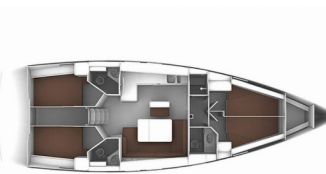

BAVARIA CRUISER 46

Eveline (2014)

Silver Sail Ltd • Kralja Zvonimira 14 • 21000 Split • Croatia

Phone: +385 99 2608 224

E-mail: info@silversail.hr

Web: www.silversail.hr

Yacht Base	Murter, ACI Marina Jezera, Croatia
Yacht ID	10014
Yacht Brands	Bavaria
Yacht Name	Eveline
Production Year	2014
Length	47 Ft
Cabins	4
Berths	8 + 1
Persons	10
WC/Shower	3

COMFORT: Cockpit cushions, Mattresses

DECK: Anchor Jambo, Bathing platform, Bimini top, Black ball, Black conus, Boat hook, Bosun's chair (Safe seat)(boatswain's chair), Canister for water, Cockpit table, Cockpit/stern, outside shower, Dinghy (byboat) pump, Electric anchor windlass, Fenders, Gangway, Hawser, Jerry cans for diesel, Mooring ropes , Oil filter, Plastic bucket, Repair box for dinghy, Spotlight / Headlights, Sprayhood, Spring line, Water hose

ENTERTAINMENT: Radio, Wi-Fi Internet

GALLEY: Hot water, Refrigerator

INTERIOR: Barometer, Clock

NAVIGATION: Autopilot, Binoculars, Bow thruster, GPS chart plotter - cockpit, Hand bearing compass, Log, Speed, Depth-echo sounder, Navigation set, Radar reflector, Wind instrument/Anemometer, Windex