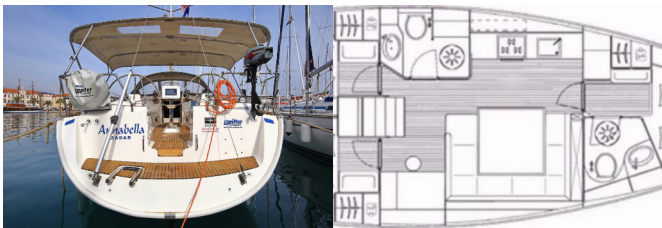

BAVARIA 43 CRUISER

Annabella (2010)

Silver Sail Ltd • Kralja Zvonimira 14 • 21000 Split • Croatia

Phone: +385 99 2608 224

E-mail: info@silversail.hr

Web: www.silversail.hr

Yacht Base	Murter, ACI Marina Jezera, Croatia
Yacht ID	10005
Yacht Brands	Bavaria
Yacht Name	Annabella
Production Year	2010
Length	43 Ft
Cabins	3
Berths	6 + 1
Persons	8
WC/Shower	2

COMFORT: Bed linen, Cockpit cushions, Mattresses, Salon cushions

DECK: Anchor line, Anchor swivel, Bathing platform, Bimini top, Black ball, Black conus, Boat hook, Bosun's chair (Safe seat) (boatswain's chair), Canister for water, Cockpit table, Cockpit table with light, Cockpit/stern, outside shower, Davit, Dinghy, Dinghy (byboat) pump, Electric anchor windlass, Fenders, Gangway, Hawser, Impeller, V-belt, oilfilter, Jerry cans for diesel, Main anchor, Mooring ropes , Plastic bucket, Remote control for anchor winch with chain counter at helm, Repair box for dinghy, Round/globular fender, Spare anchor (Reserve, Auxiliary anchor), Spotlight / Headlights, Sprayhood, Spring line, Teak cockpit, Water hose